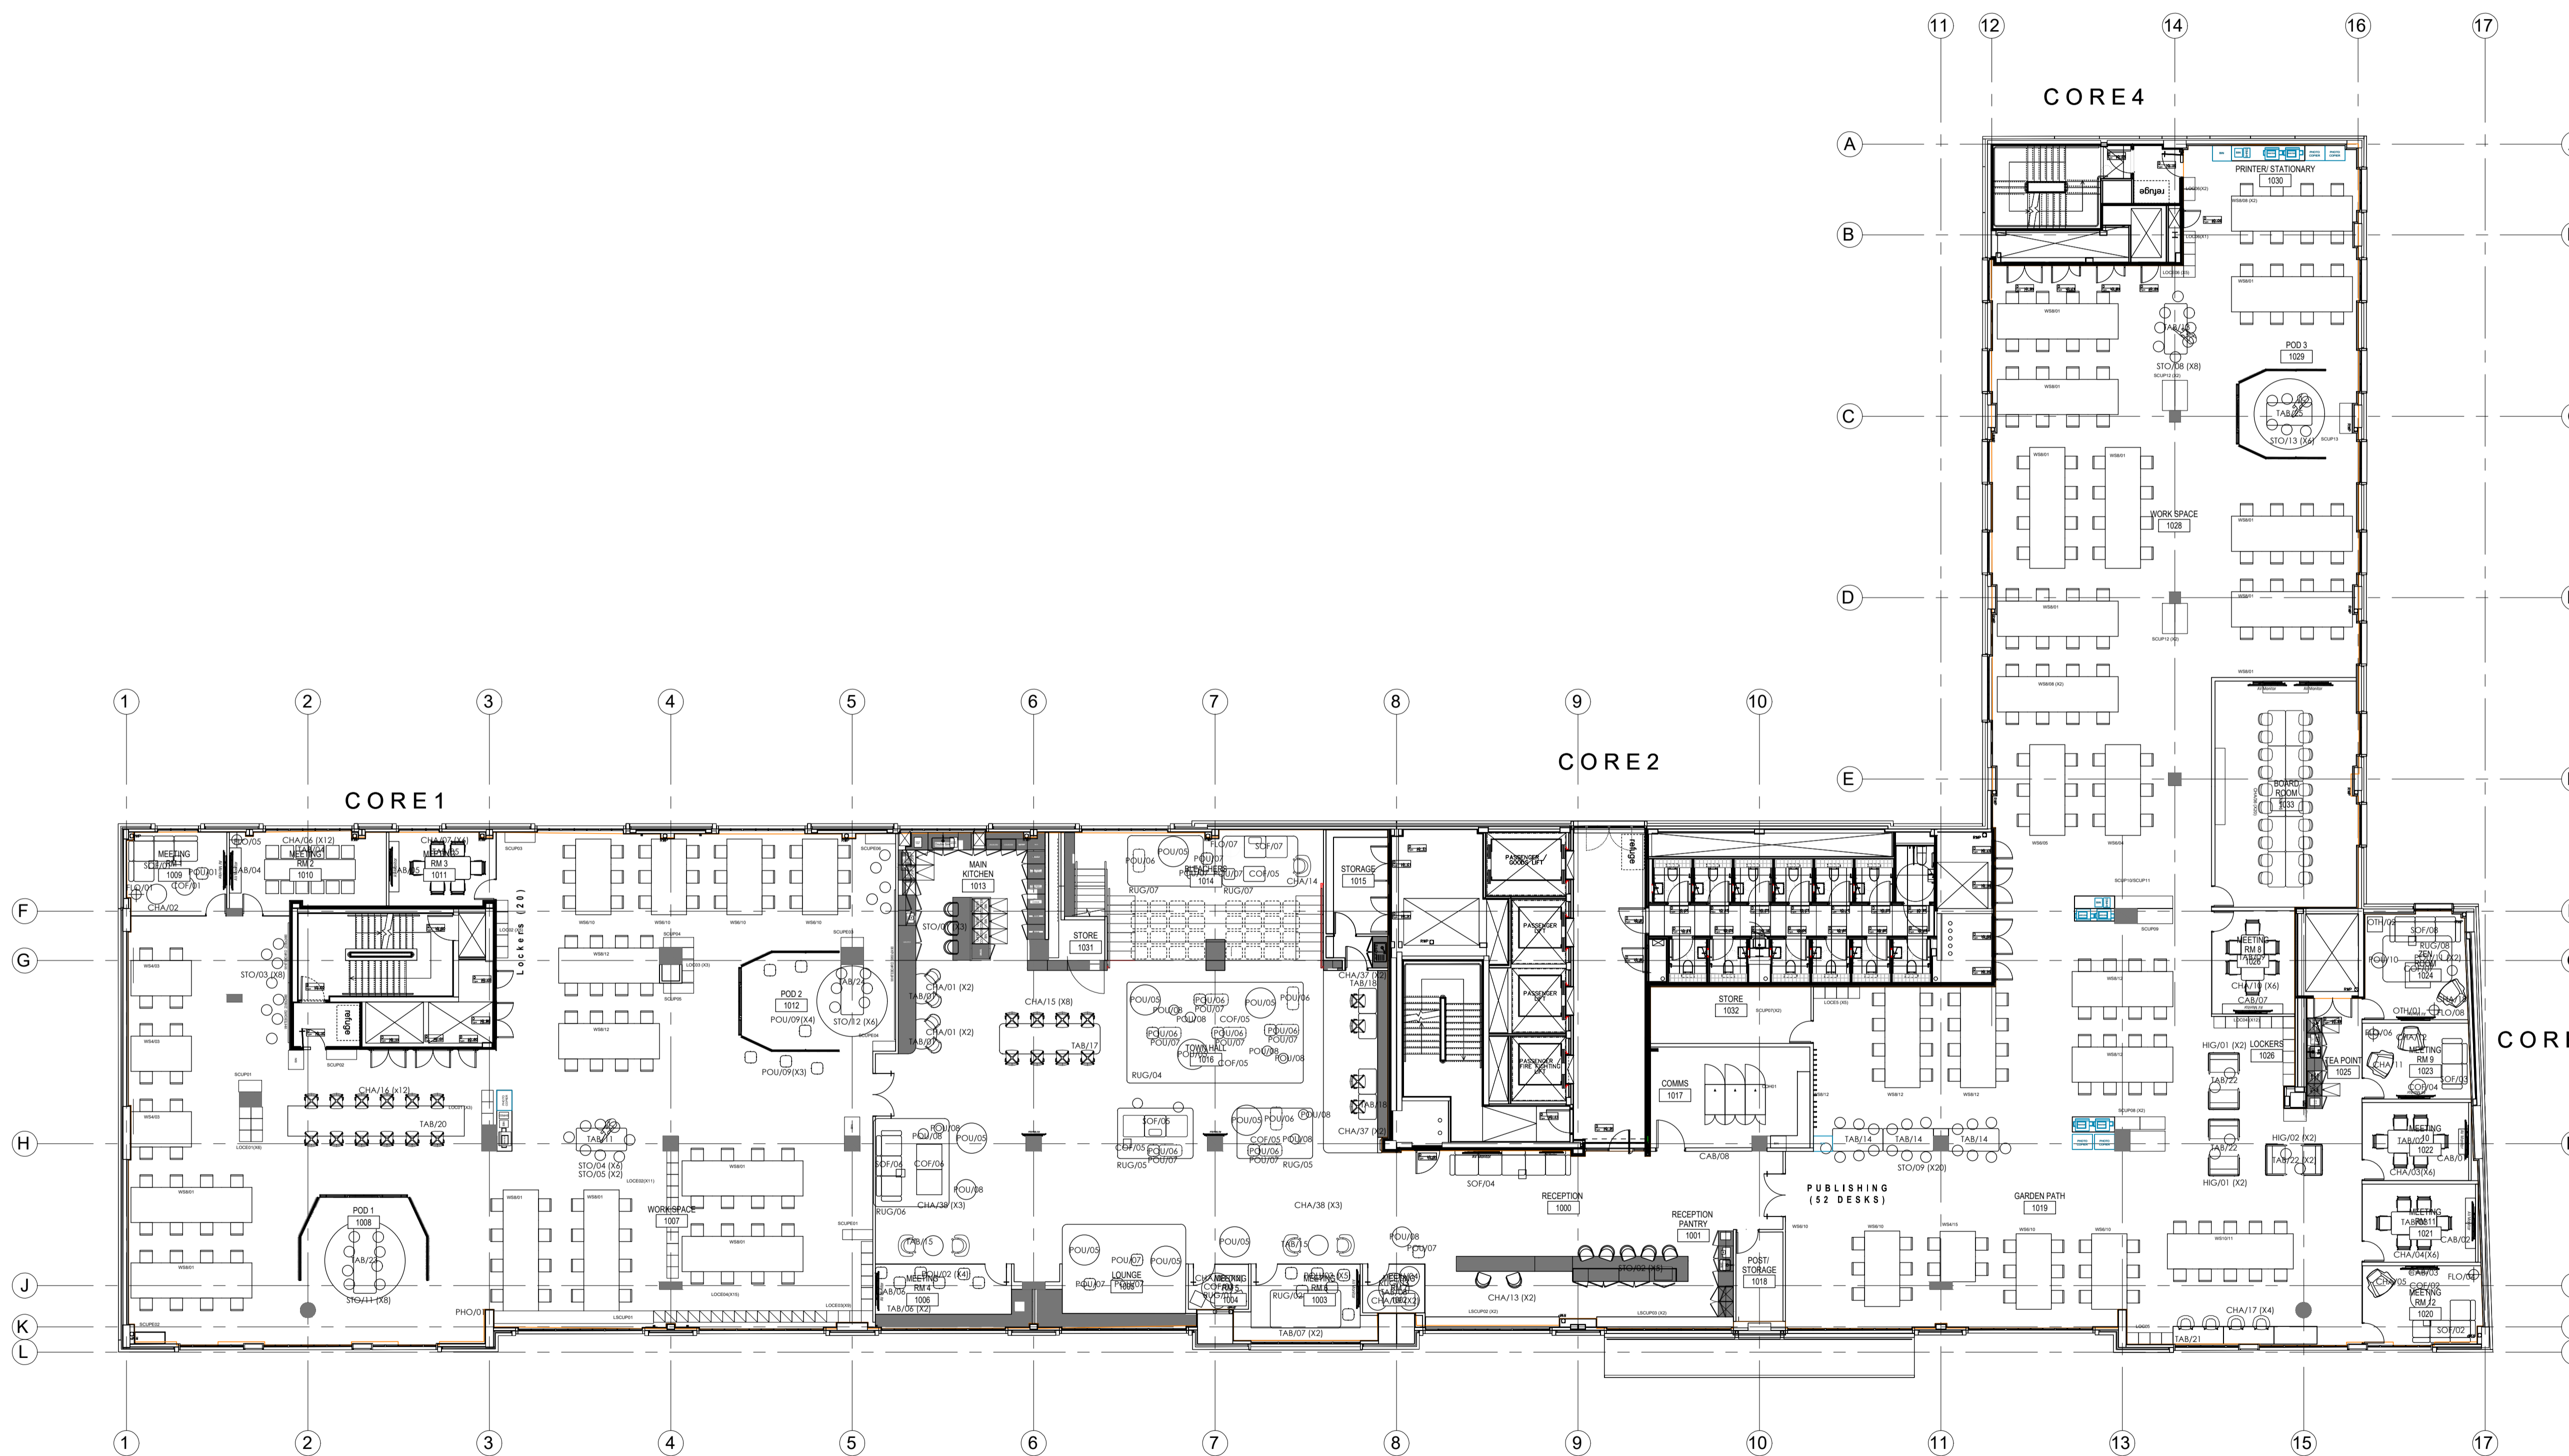

NOTE
REFER TO TRIFLE FURNITURE SCHEDULE FOR FURTHER DETAIL OF ITEM REFERENCES

C1	ISSUED FOR CONSTRUCTION	LP	IG	061020
REV	DESCRIPTION	BY	CHK	DATE

FOR CONSTRUCTION

ISG
MVF Global

01 GA
Furniture Plan
Level 1

DRAWING NUMBER / REVISION
I 1687 GA 1710

SCALE
1:150 @A1 1:300 @A3

DATE / DRAWN BY / CHECKED BY
26.06.2020 LP. IG

fletcher priest architects
london + köln + riga

middlesex house
34/42 cleveland st
london W1T 4JE
t +44 (0)20 7034 2200
f +44 (0)20 7637 5347
www.fletcherpriest.com