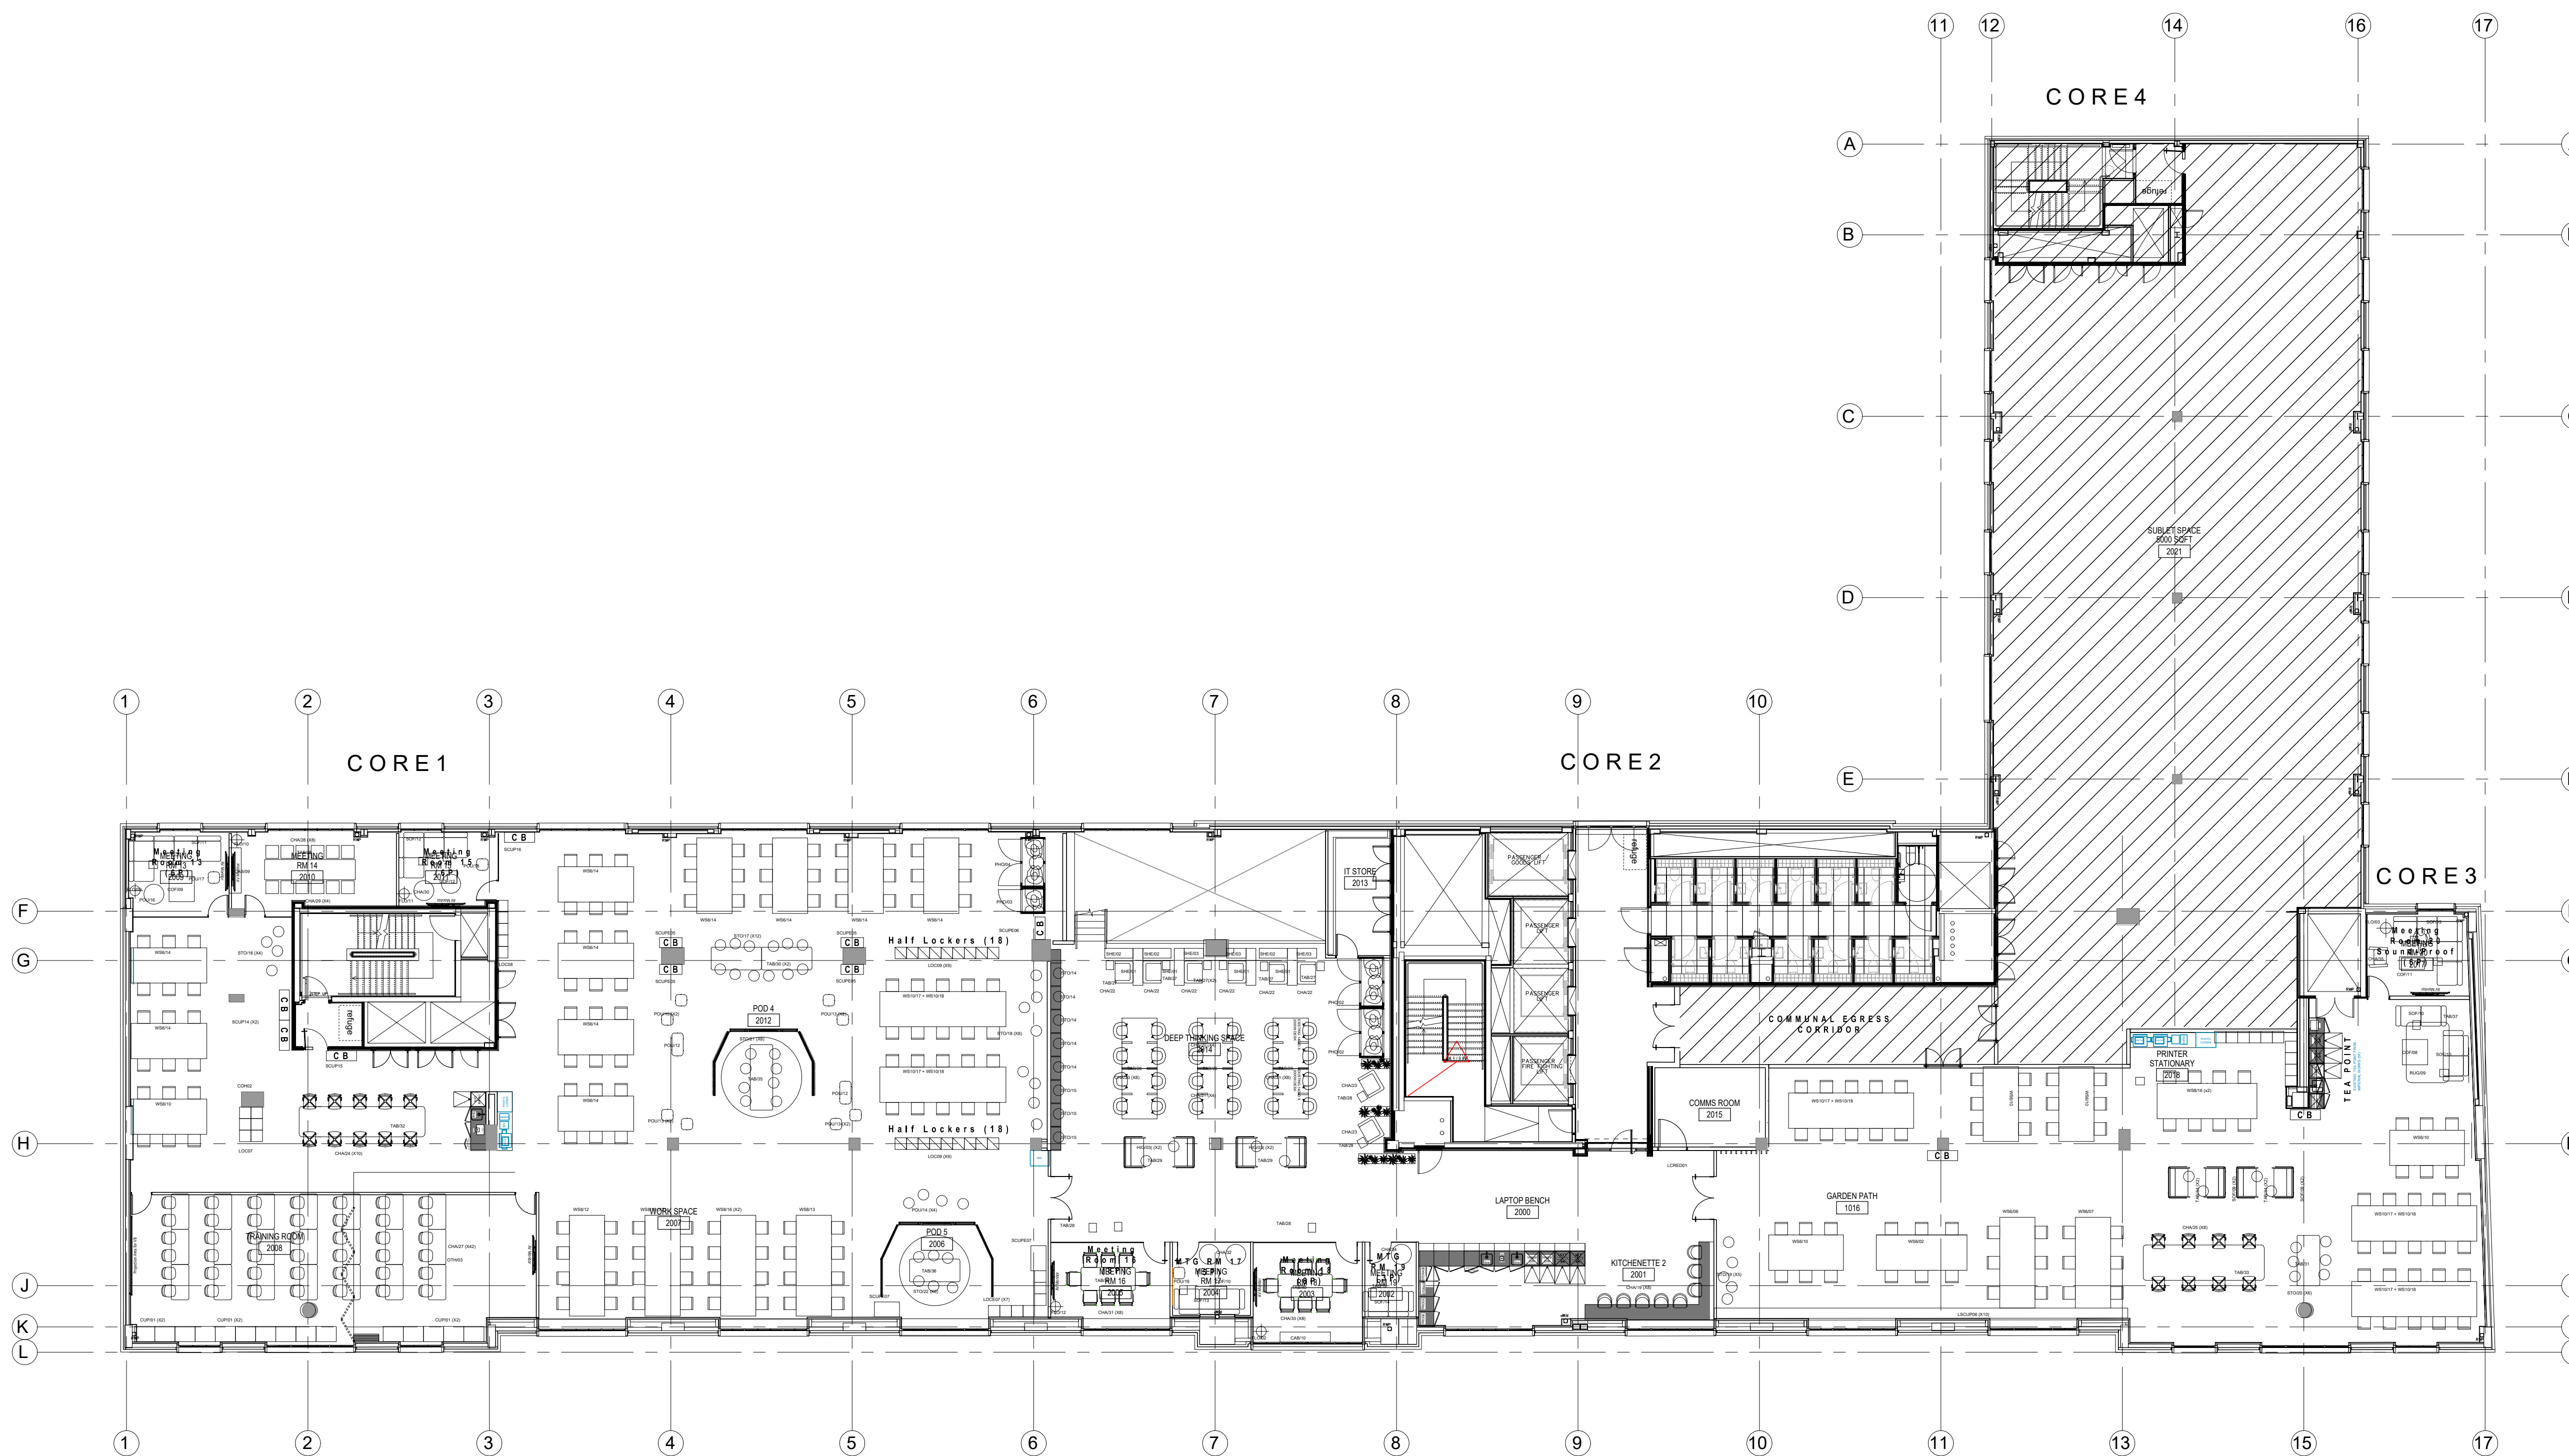

NOTE
REFER TO TRIFLE FURNITURE SCHEDULE FOR FURTHER DETAIL OF ITEM REFERENCES

REV	DESCRIPTION	LP	IG	061020
C1	ISSUED FOR CONSTRUCTION	LP	IG	061020
		BY	CHK	DATE

FOR CONSTRUCTION

ISG
MVF Global

01 GA
Furniture Plan
Level 2

DRAWING NUMBER / REVISION
I 1687 GA 1711

SCALE
1:150 @A1 1:300 @A3

DATE / DRAWN BY / CHECKED BY
26.06.2020 LP . IG

fletcher priest architects
london + köln + riga

middlesex house
34/42 cleveland st
london W1T 4JE
t +44 (0)20 7034 2200
f +44 (0)20 7637 5347
www.fletcherpriest.com